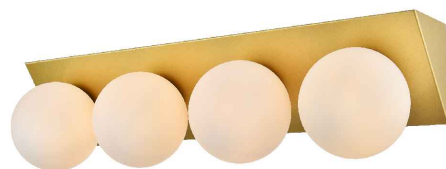

PRODUCT SPECIFICATION SHEET

Ezra COLLECTION

Ezra 4-Light Black Wall lamp Frosted white

Black
Item No:LD7304W29BLK

Chrome
Item No:LD7304W29CH

Brass
Item No:LD7304W29BRA

Available Finishes

Dimensions

Canopy Size(in)	L28.7"*W4.1"*H5.5"
Width	28.7"
Extension	7.5"
Height	7.6"
Maximum Height	N/A

Specifications

Finish	3 Finishes
Material	Metal+Glass
Crystal Color	Frosted white
Type	Wall lamp
Hanging Device	N/A
Voltage	110-125V
Dimmable	Yes
Warranty	1Year Limited
Shipment Type	Small Parcel